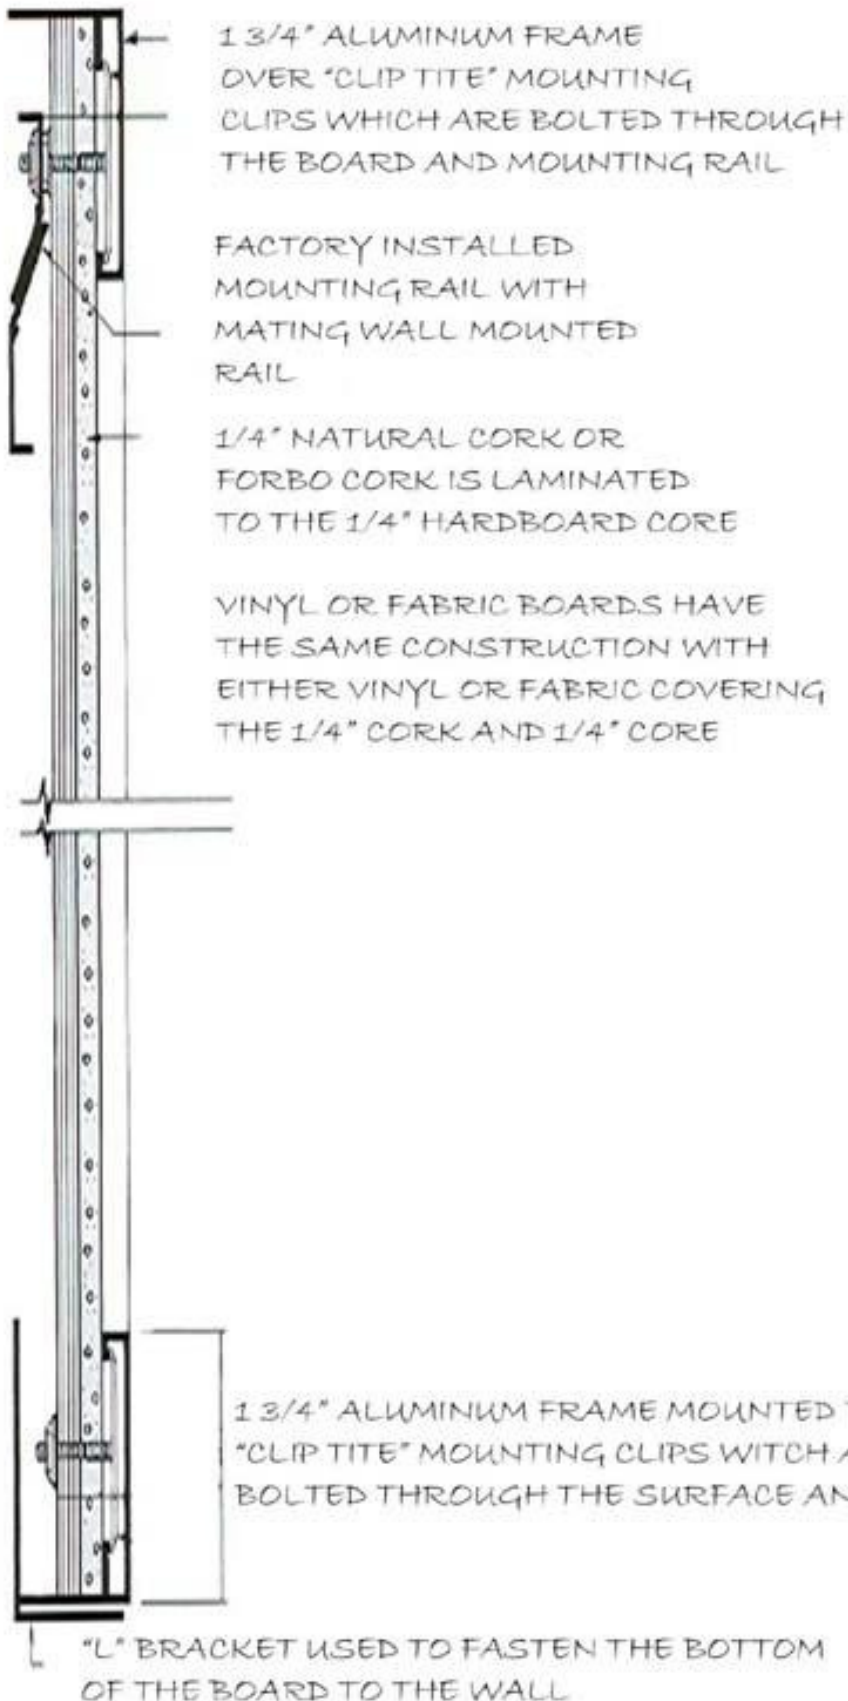

## CORK, FORBO, VINYL & FABRIC BULLETIN BOARDS

The Big Apple frame offers unsurpassed strength, beauty and ease of installation. It is the only frame in the industry to bolt each part of frame through the board. It is also the only board that fastens the top of the frame through mounting clips, the board core and a factory installed mounting bar.

Bulletin Boards using the Big Apple frame are better in every way compared to any other Bulletin Board. The frame is more sturdy and the unique mounting system makes mounting the board easy.

Big Apple Bulletin Boards are available in Natural Cork, Forbo Cork (twelve colors), Fabric (six colors) and Harborweave Vinyl (six colors).